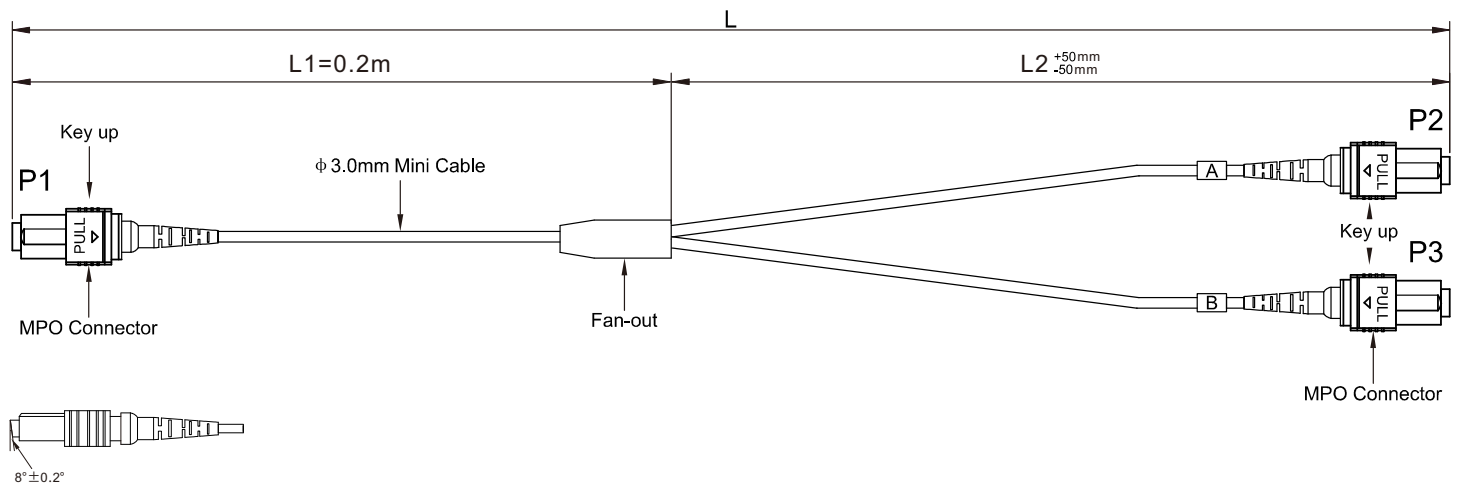

Technical Drawing

Cable Length	Tolerances
$L \leq 1m$	+150mm/-0
$1m < L \leq 30m$	+150mm/-50
$L > 30m$	+1%/-0

Ordering Information

$\frac{\text{MPO/F/APC}}{1} - \frac{\text{MPO/F/APC}}{2} - \frac{\text{OM3}}{3} - \frac{8B}{4} - \frac{B3.0}{5} - \frac{3M/2.8M}{6} - \frac{\text{LSZH}}{7} - \frac{\text{Yellow}}{8} - \frac{B}{9}$

- 1-Connector A: MPO/F/APC:MPO Female APC;
- 2-Connector B: MPO/F/APC:MPO Female APC;
- 3-Fiber Type: OM3; OM4;
- 4-Fiber Count: 8B:8F Bundled Cable;
- 5-Breakout Type: B3.0: 3.0mm Breakout Cable;
- 6-Cable Length: 3M/2.8M: Cable total length 3M, branch length 2.8M;
- 7-Cable Jacket Ratings: LSZH; PVC(OFNR);
- 8-Cable Color: Aqua(OM3);Violet(OM4);
- 9-Polarity: B: Type B;

SHKE Communication Tech Co.,Ltd.

Add: 3/F, Building 1, Future Science Park,
No.1026 Songbai Road, Xili, Nanshan District
Shenzhen 518055 China

E-mail: market@shke.com.cn

Web: www.shke.com.cn

Copyright ©202602 SHKE Communication Tech Co.,Ltd All Rights Reserved.